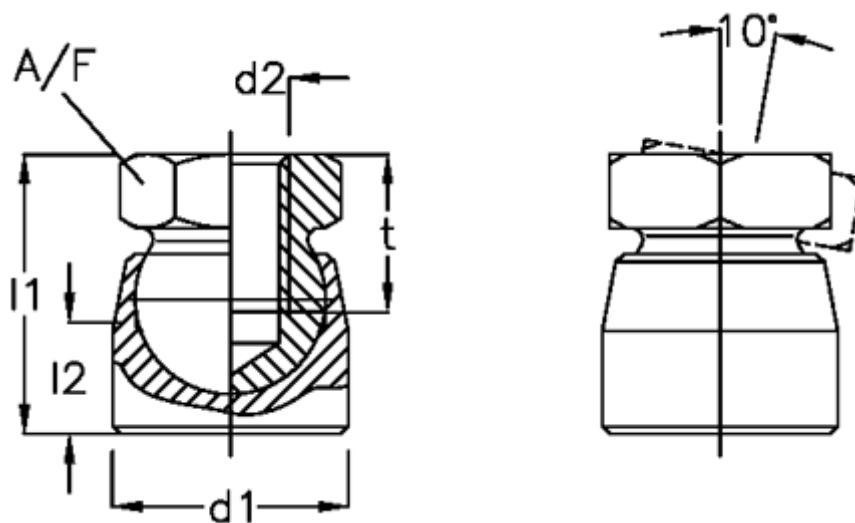

Article number: 20215440

Description: E+G Ball joint thrust pad
GN 346-30-M16

Measures

d1	= 30
d2	= M16
l1	= 34
l2	= 13
NV	= 24
Static load (N)	= 15000
t min	= 16